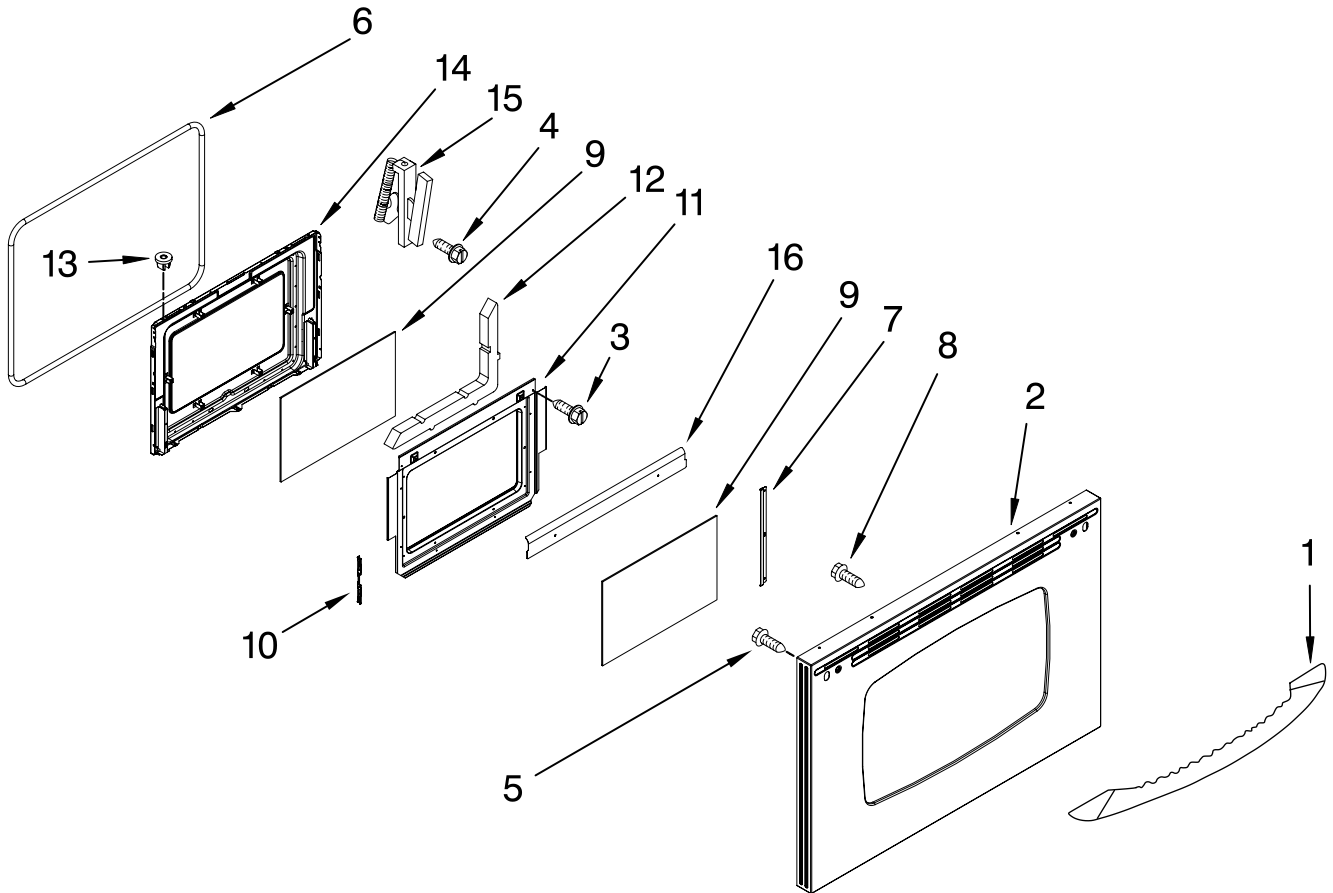

LOWER DOOR PARTS

For Models: MER6755AAS26

(Stainless)

The model(s) number shown may be different than what is printed on the model/serial tag of your product. The number(s) shown combine the model number and the first two digits of the serial number from the product tag.

FOR ORDERING INFORMATION REFER TO PARTS PRICE LIST